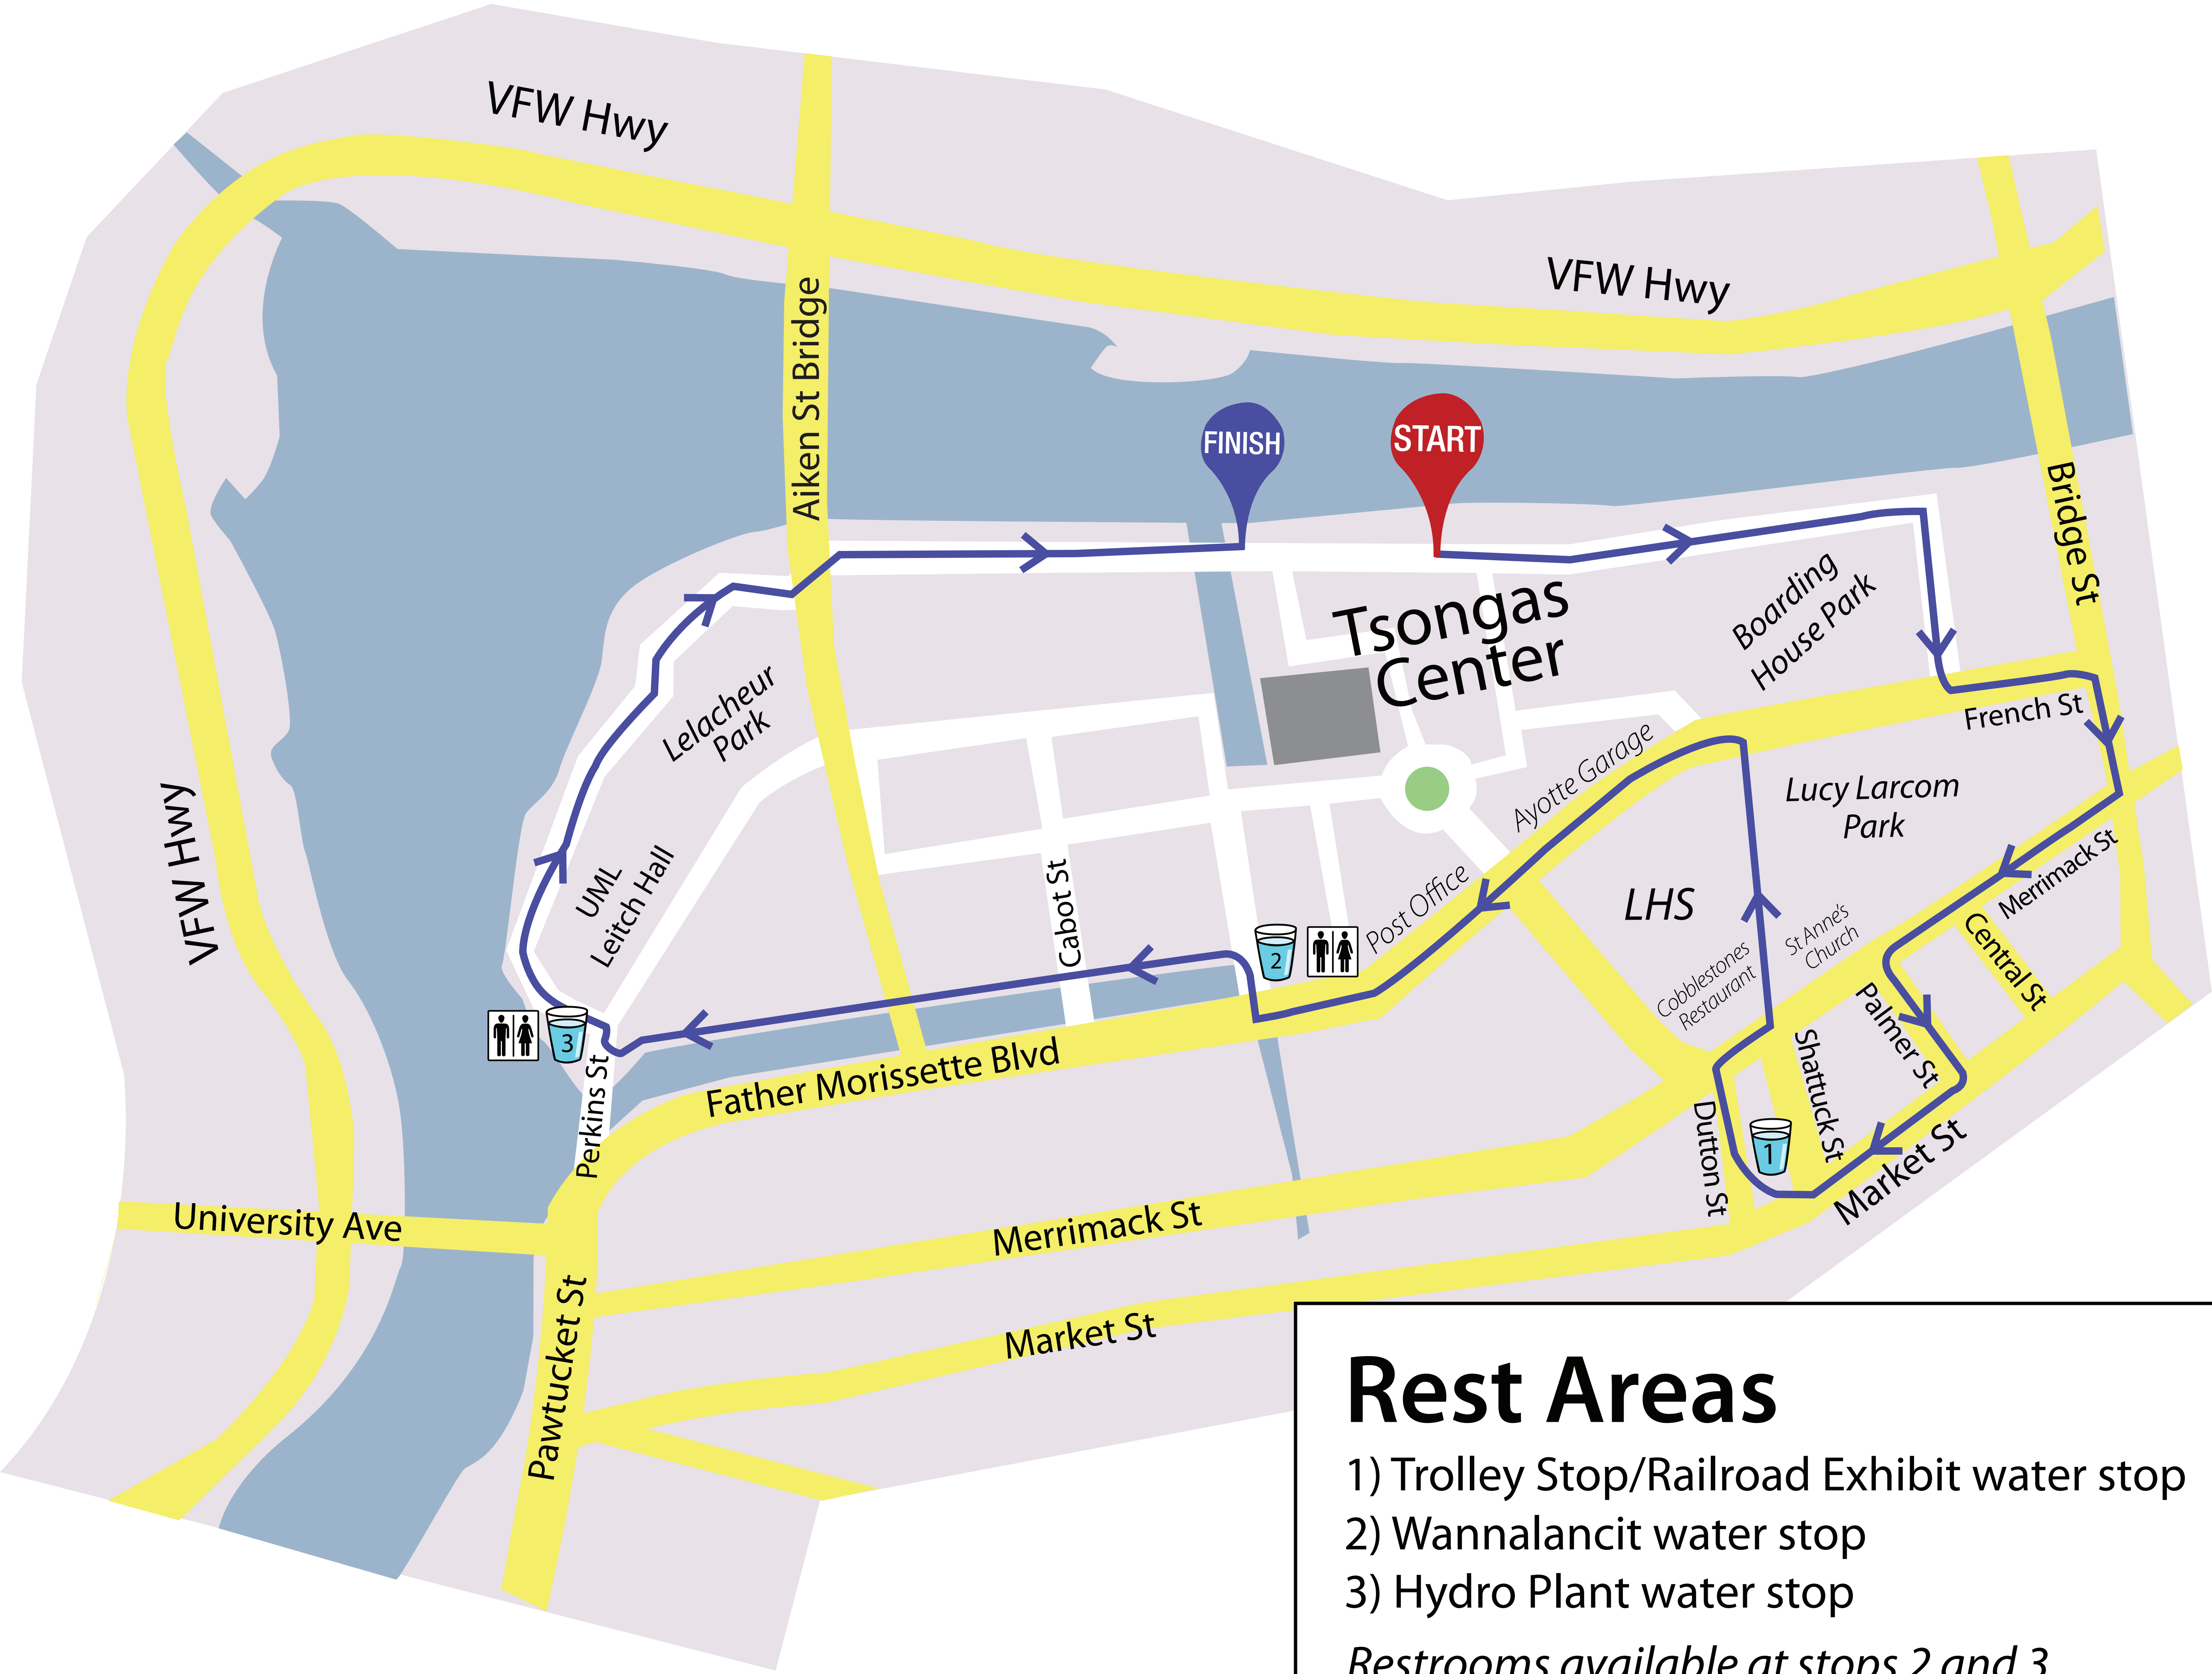

Team *Walk* 3 Mile Route

Rest Areas

- 1) Trolley Stop/Railroad Exhibit water stop
- 2) Wannalancit water stop
- 3) Hydro Plant water stop

Restrooms available at stops 2 and 3