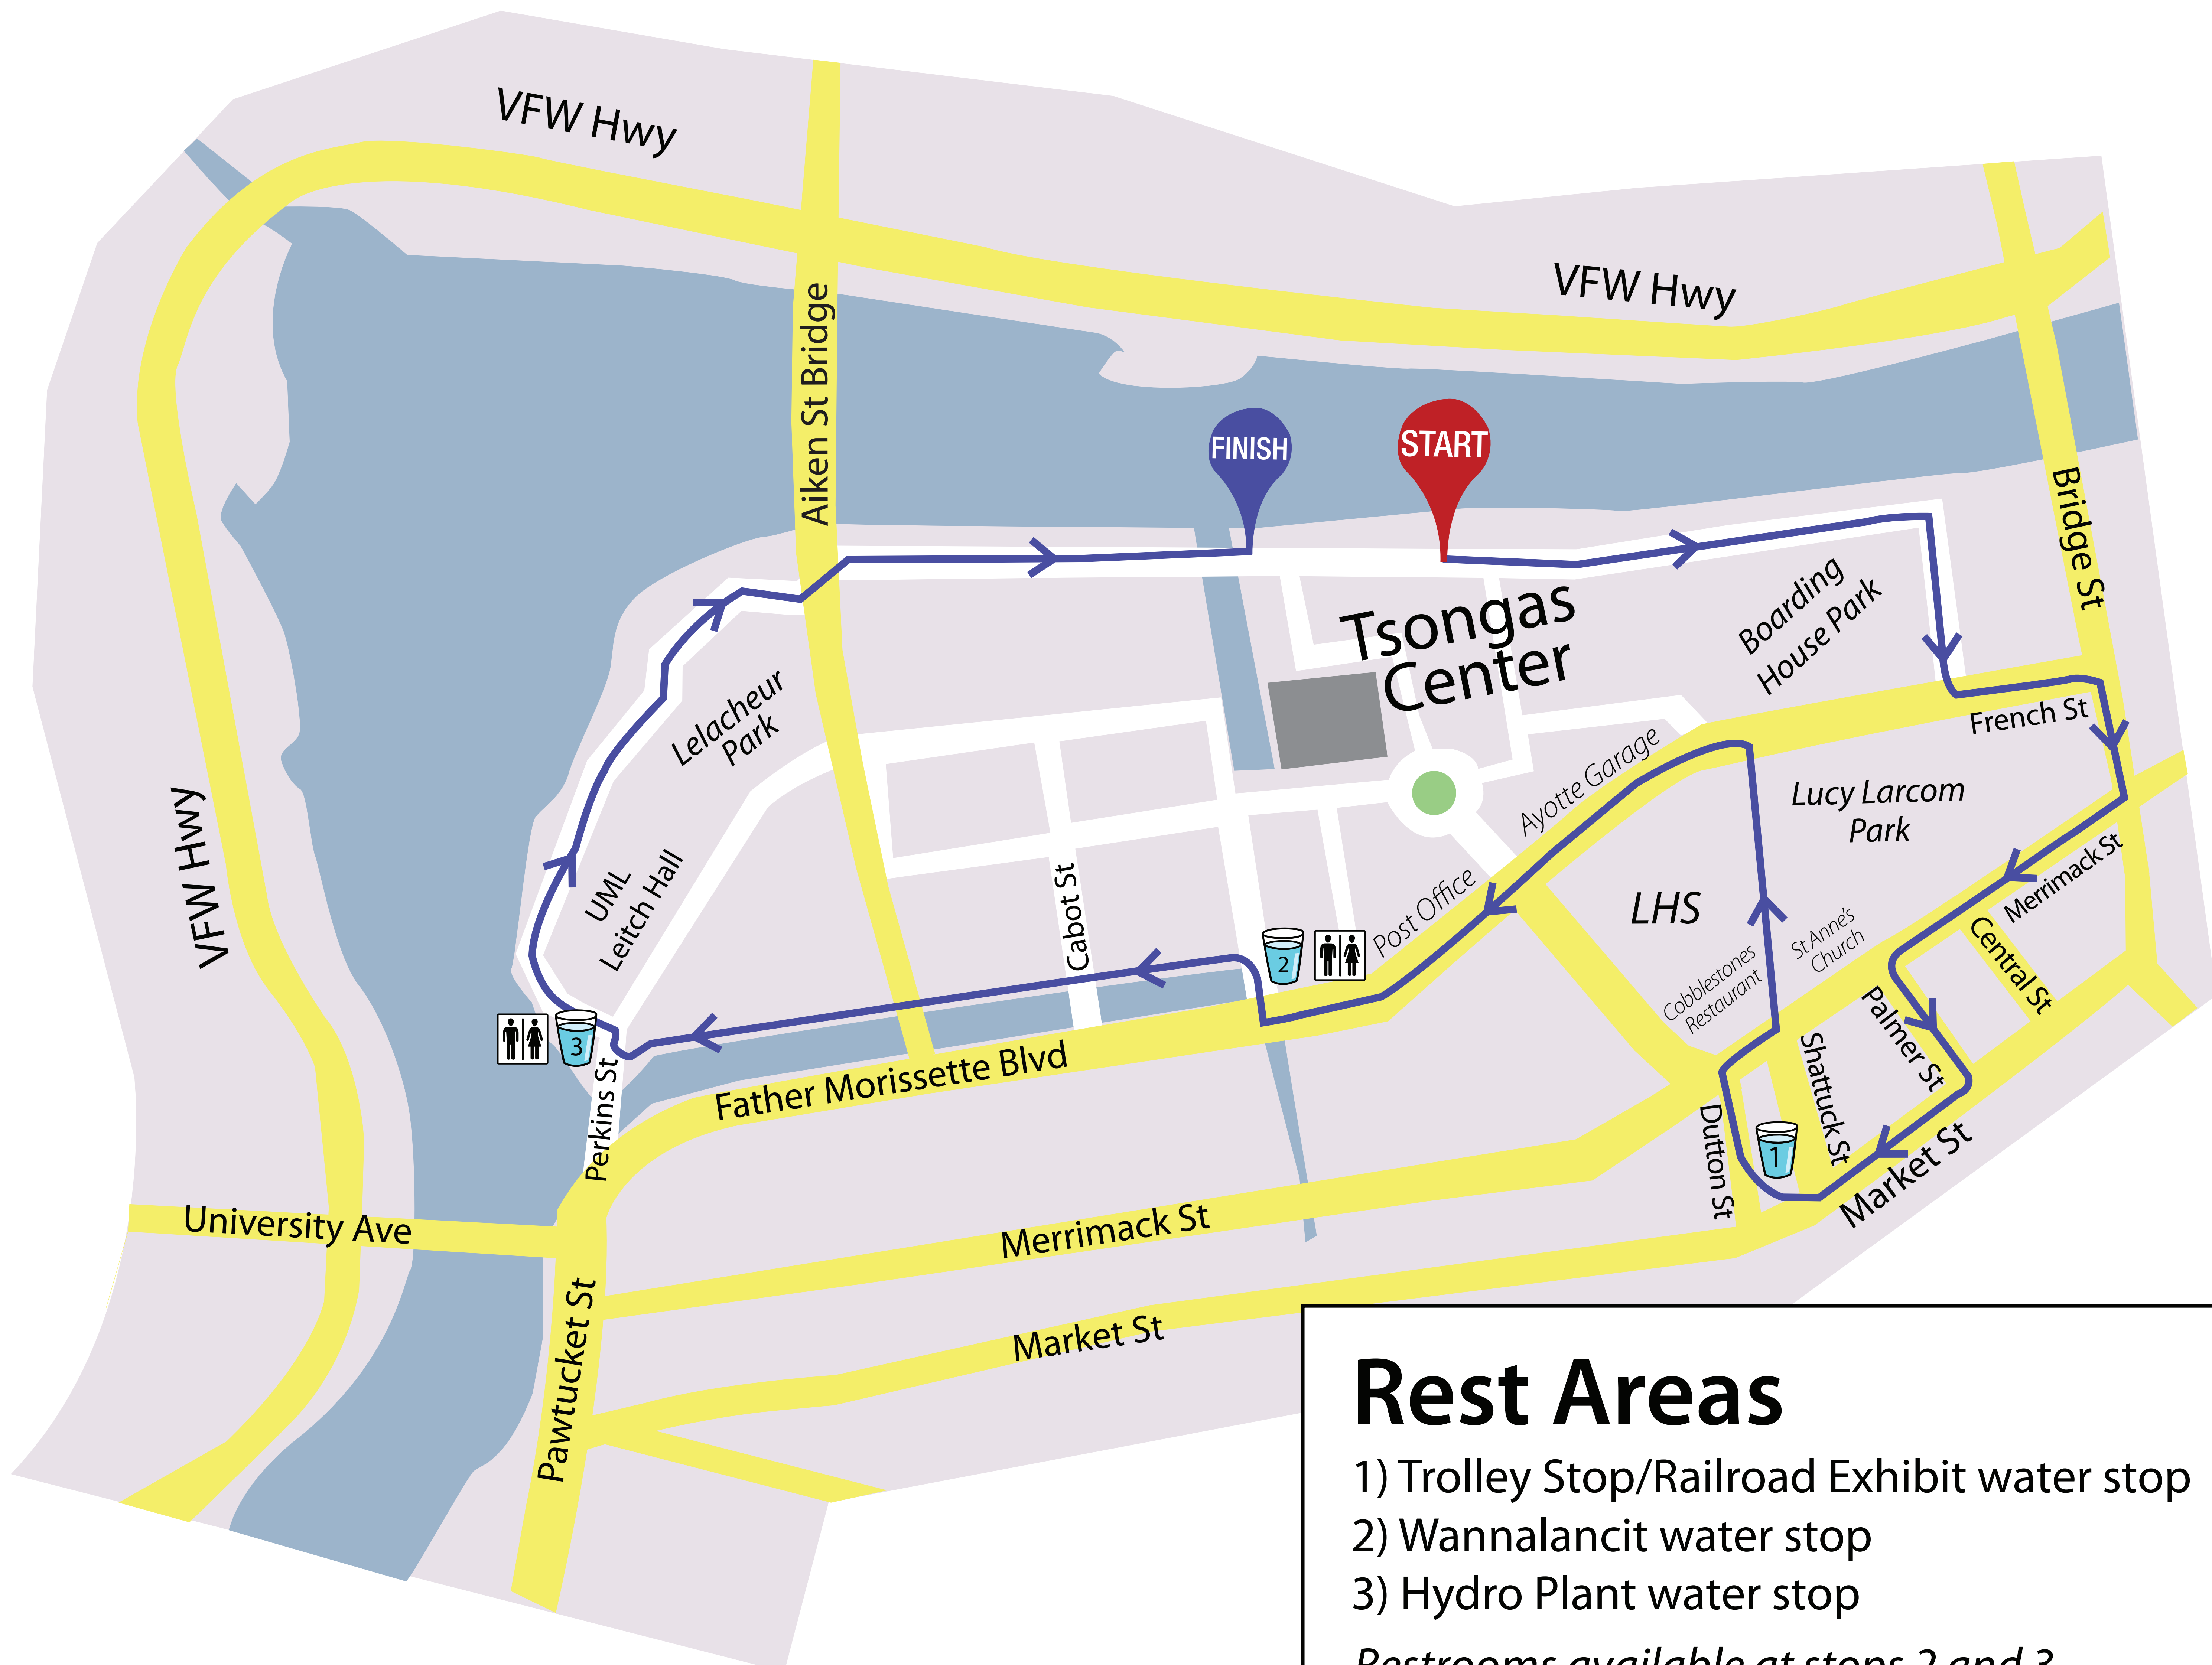

Team *Walk* 3 Mile Route

Rest Areas

- 1) Trolley Stop/Railroad Exhibit water stop
- 2) Wannalancit water stop
- 3) Hydro Plant water stop

Restrooms available at stops 2 and 3