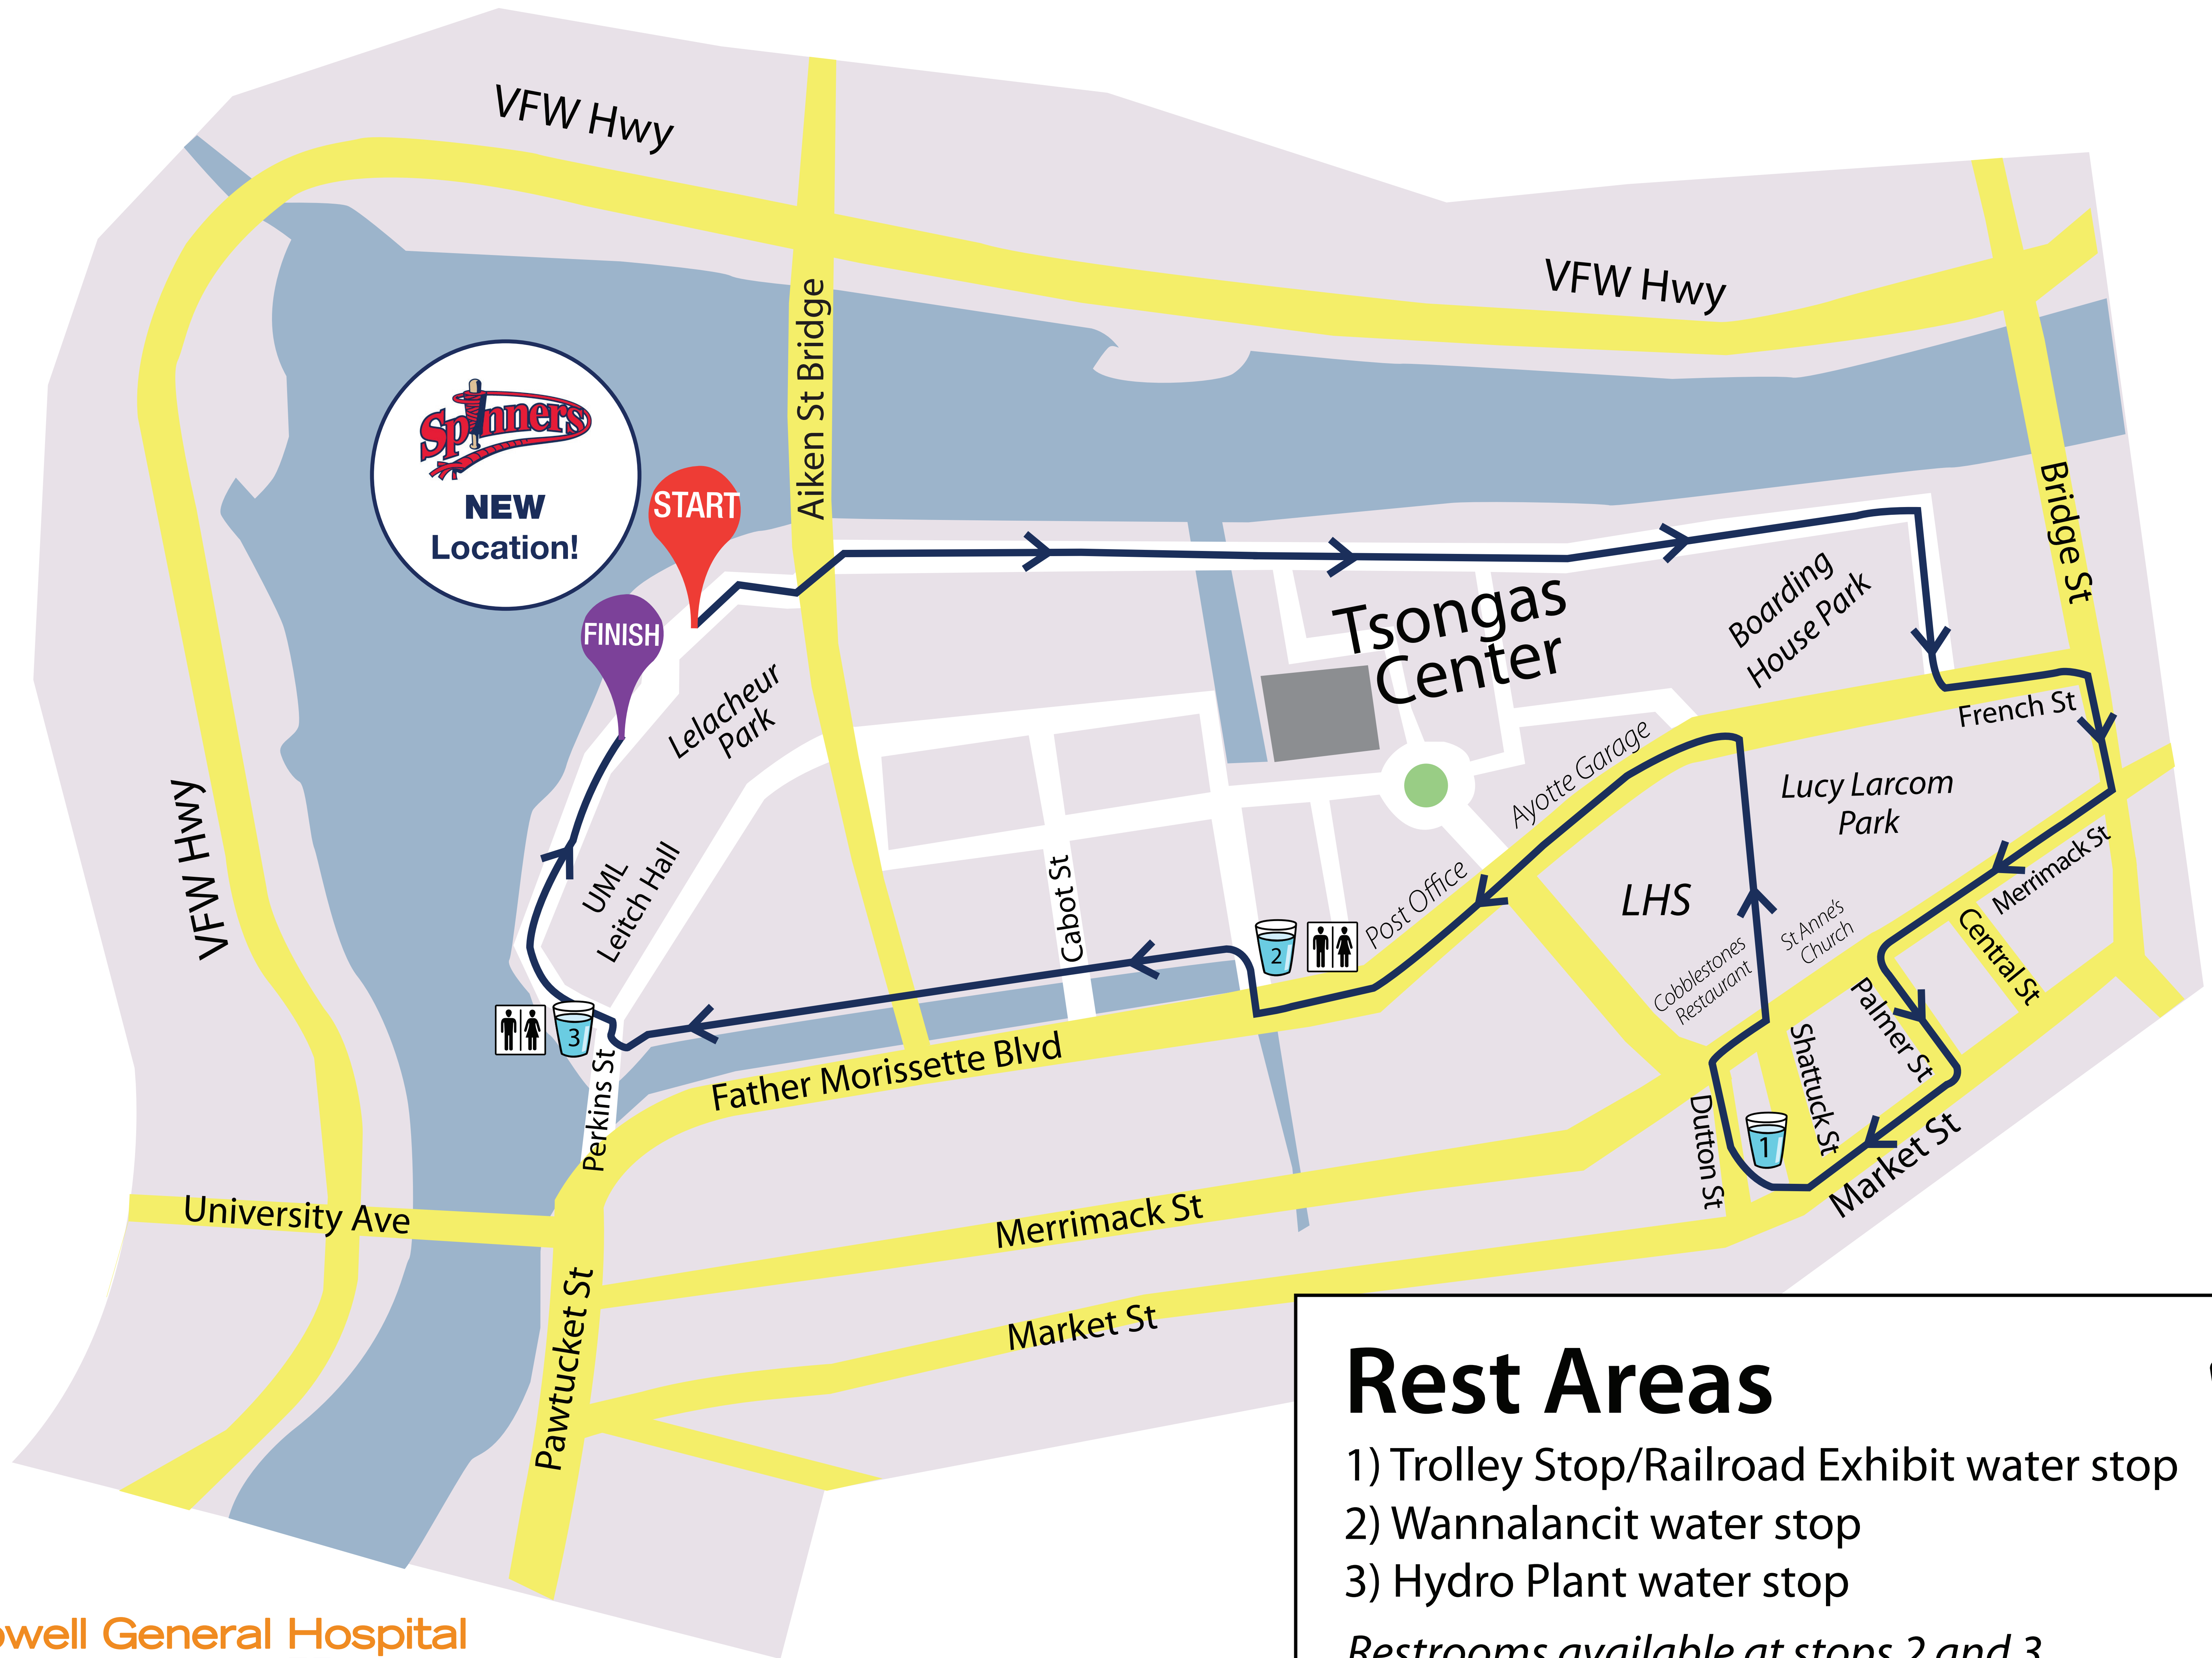

Team Walk 3 Mile Route

Rest Areas

- 1) Trolley Stop/Railroad Exhibit water stop
- 2) Wannalancit water stop
- 3) Hydro Plant water stop

Restrooms available at stops 2 and 3