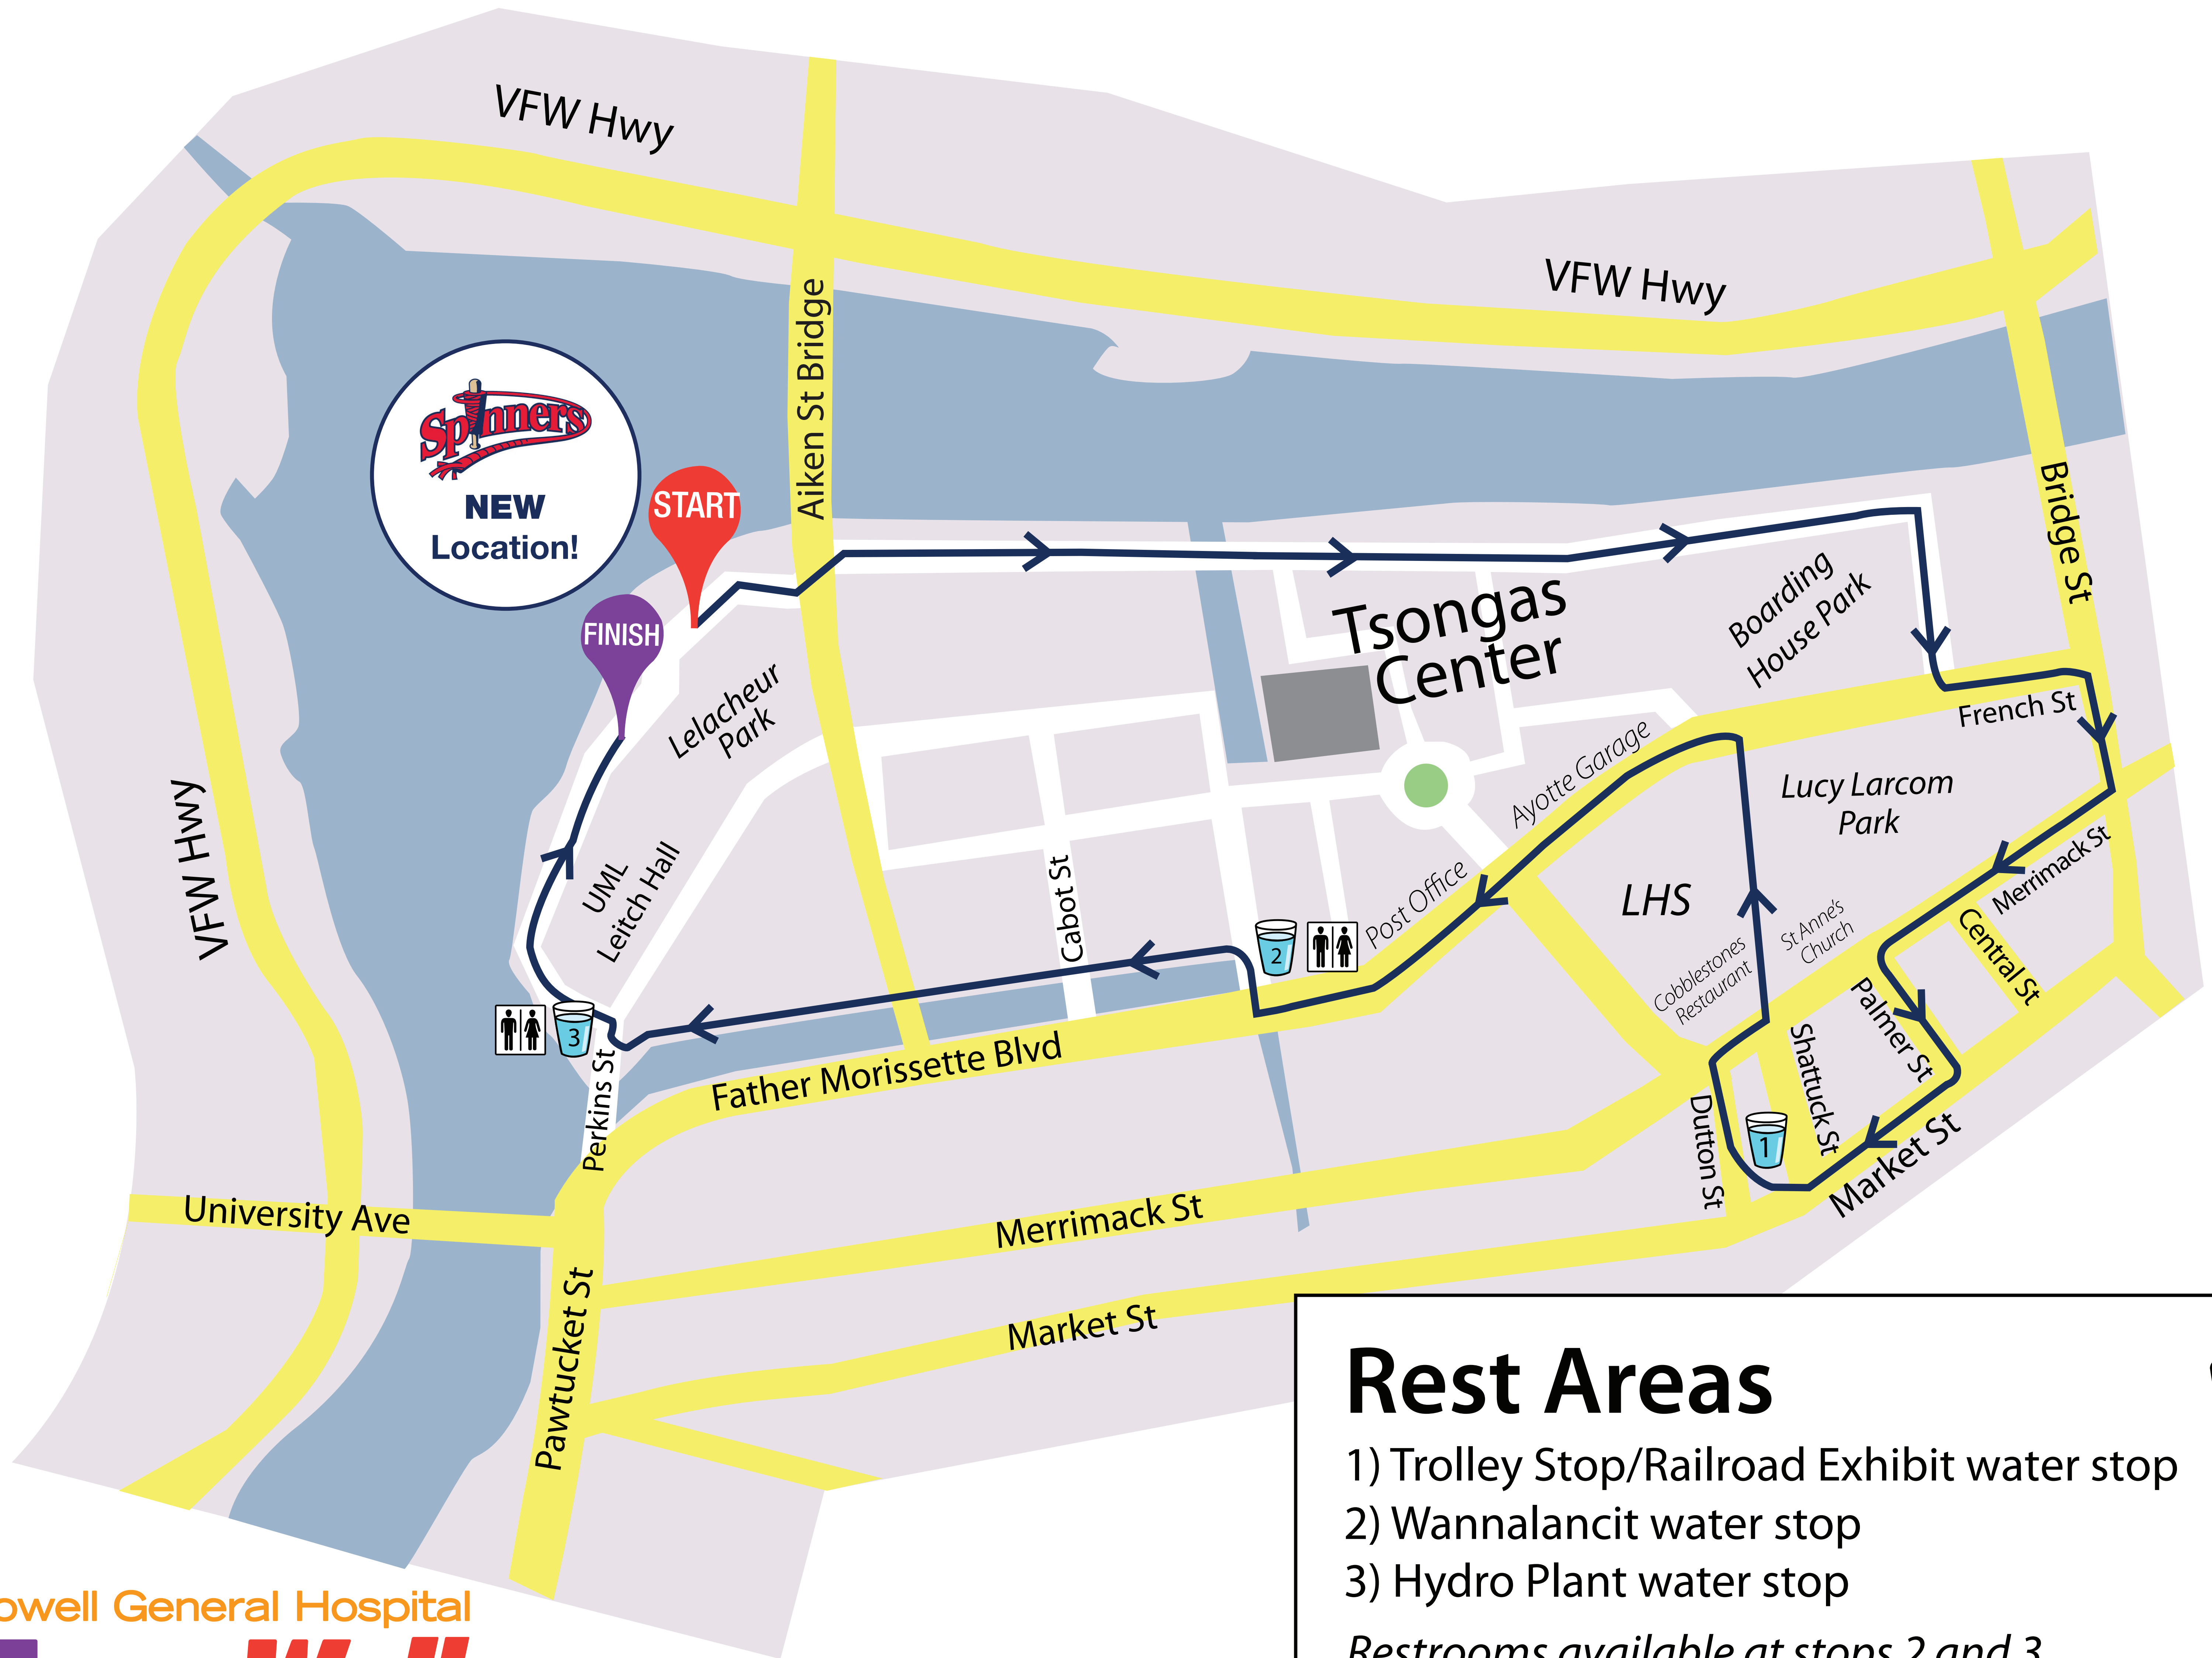

# Team Walk 3 Mile Route

## Rest Areas

- 1) Trolley Stop/Railroad Exhibit water stop
- 2) Wannalancit water stop
- 3) Hydro Plant water stop

*Restrooms available at stops 2 and 3*