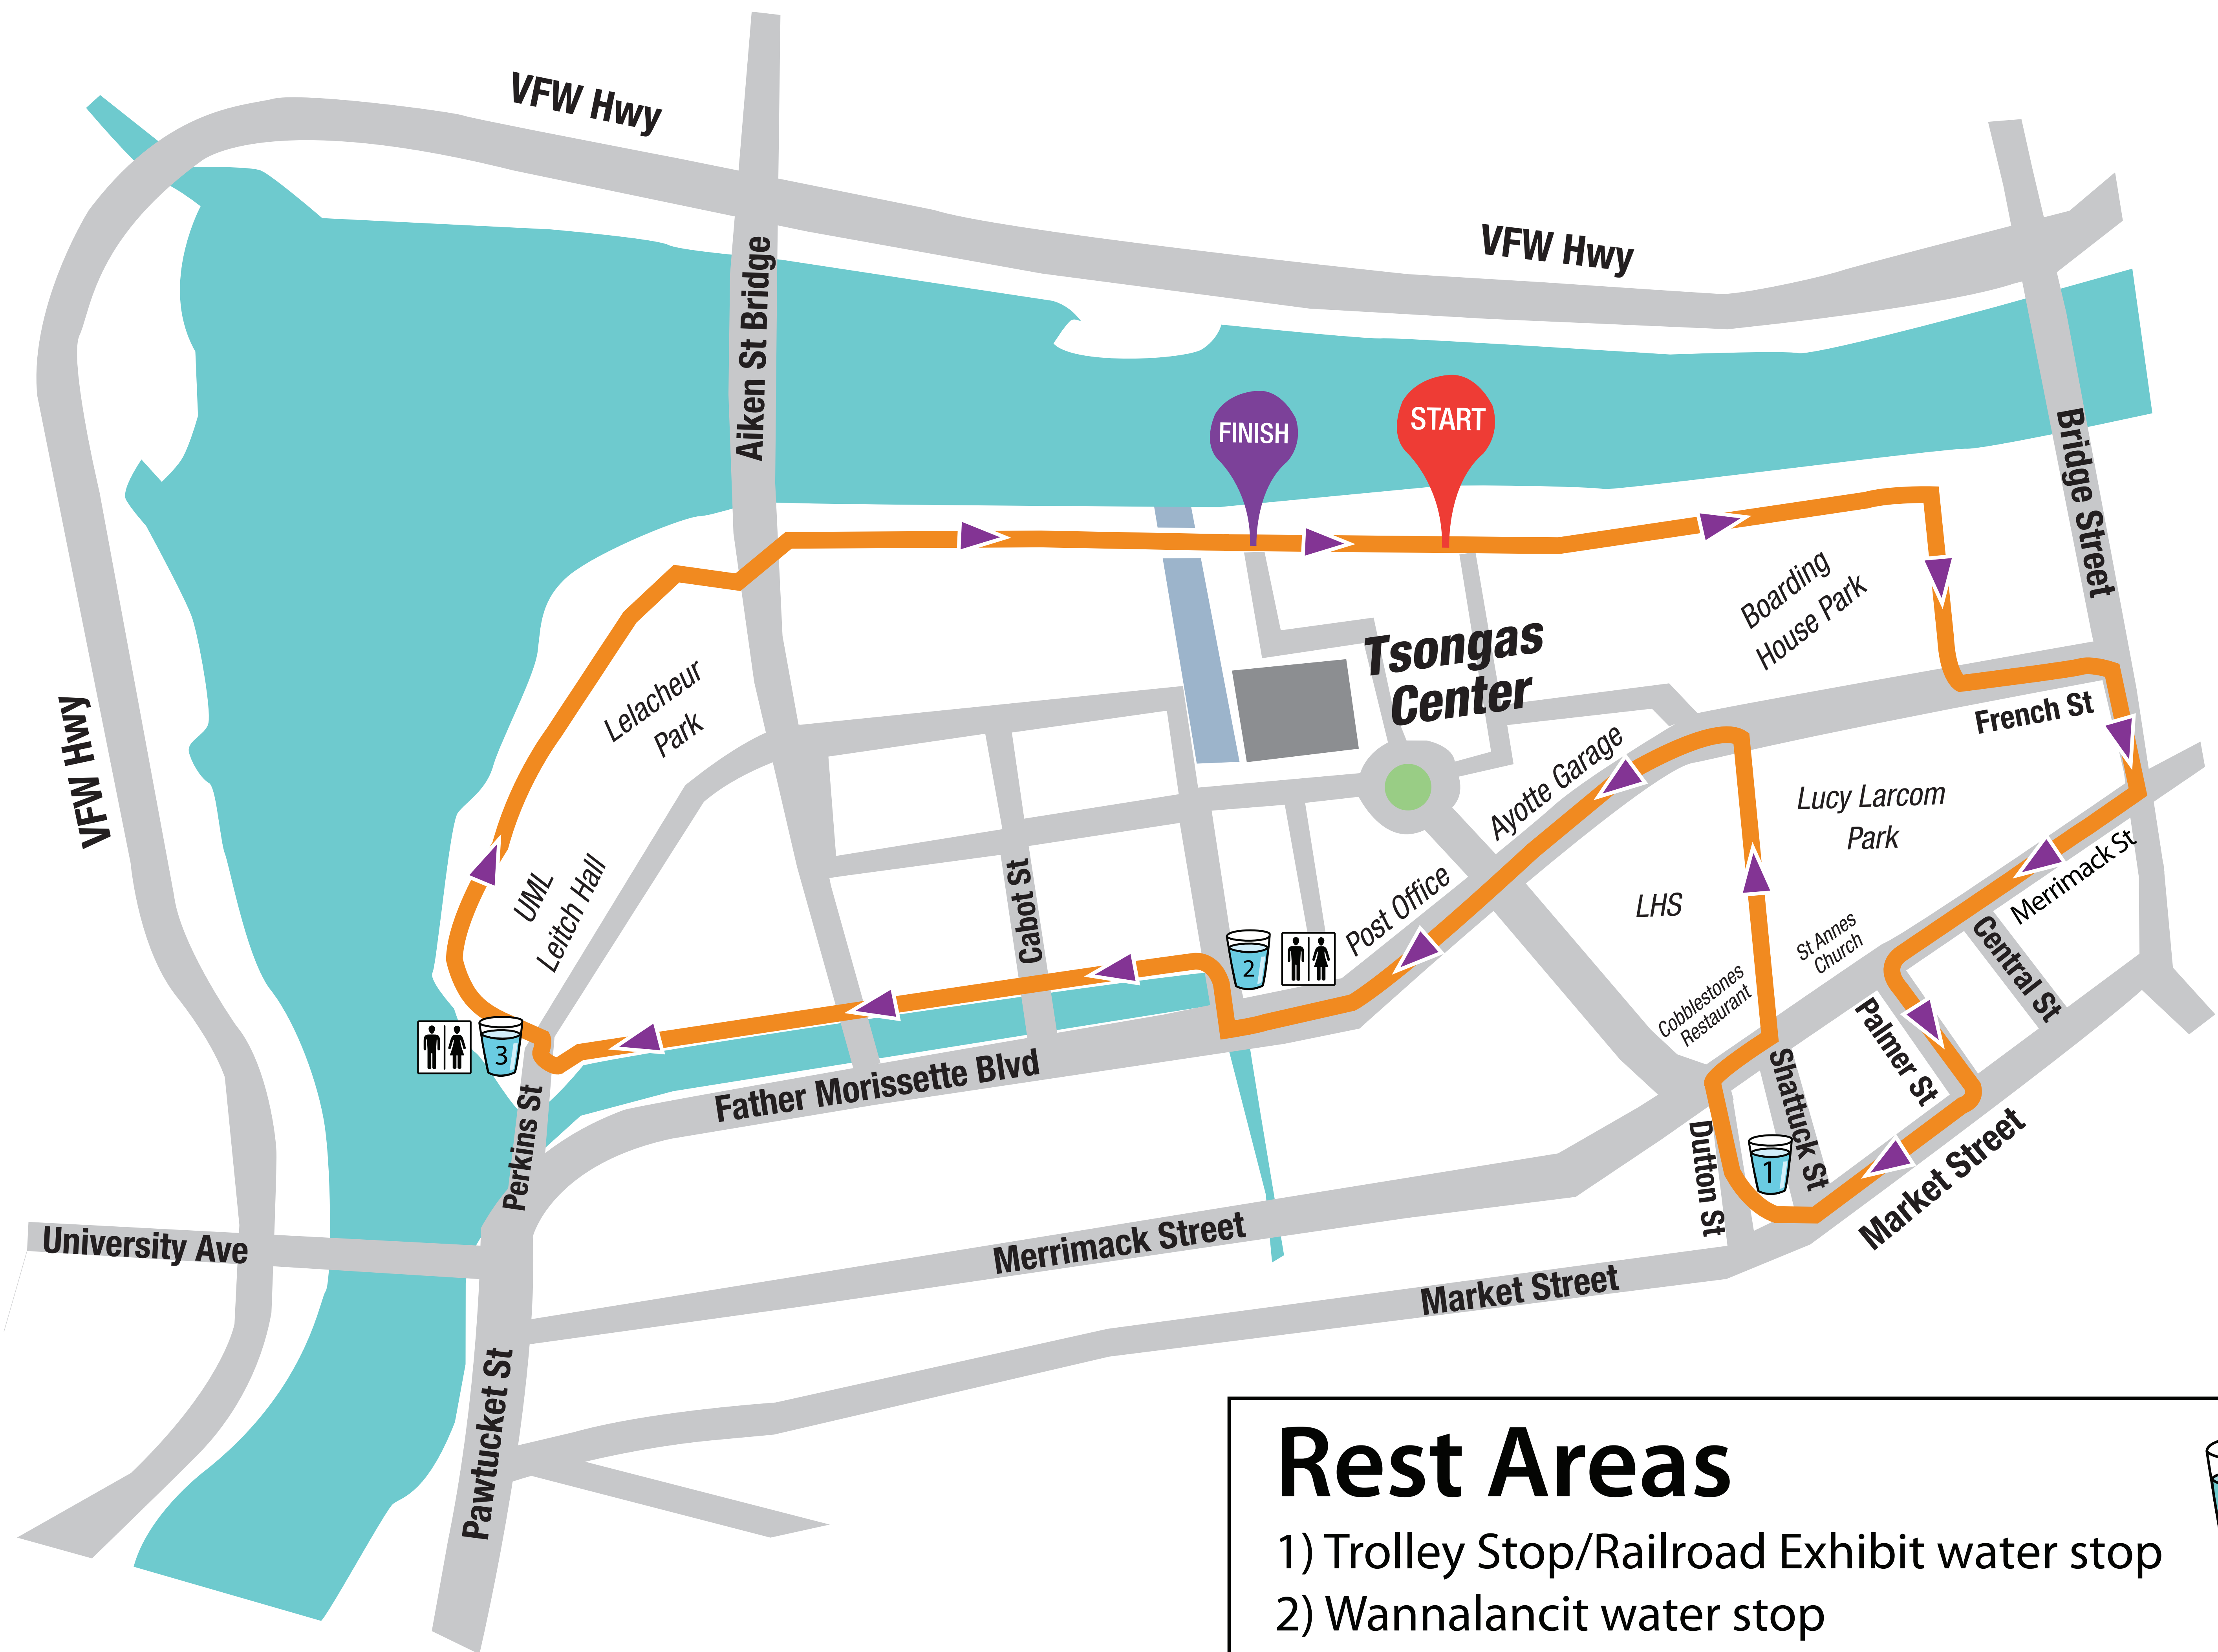

# 3 Mile Route

## Rest Areas

- 1) Trolley Stop/Railroad Exhibit water stop
- 2) Wannalancit water stop
- 3) Hydro Plant water stop

*Restrooms available at stops 2 and 3*