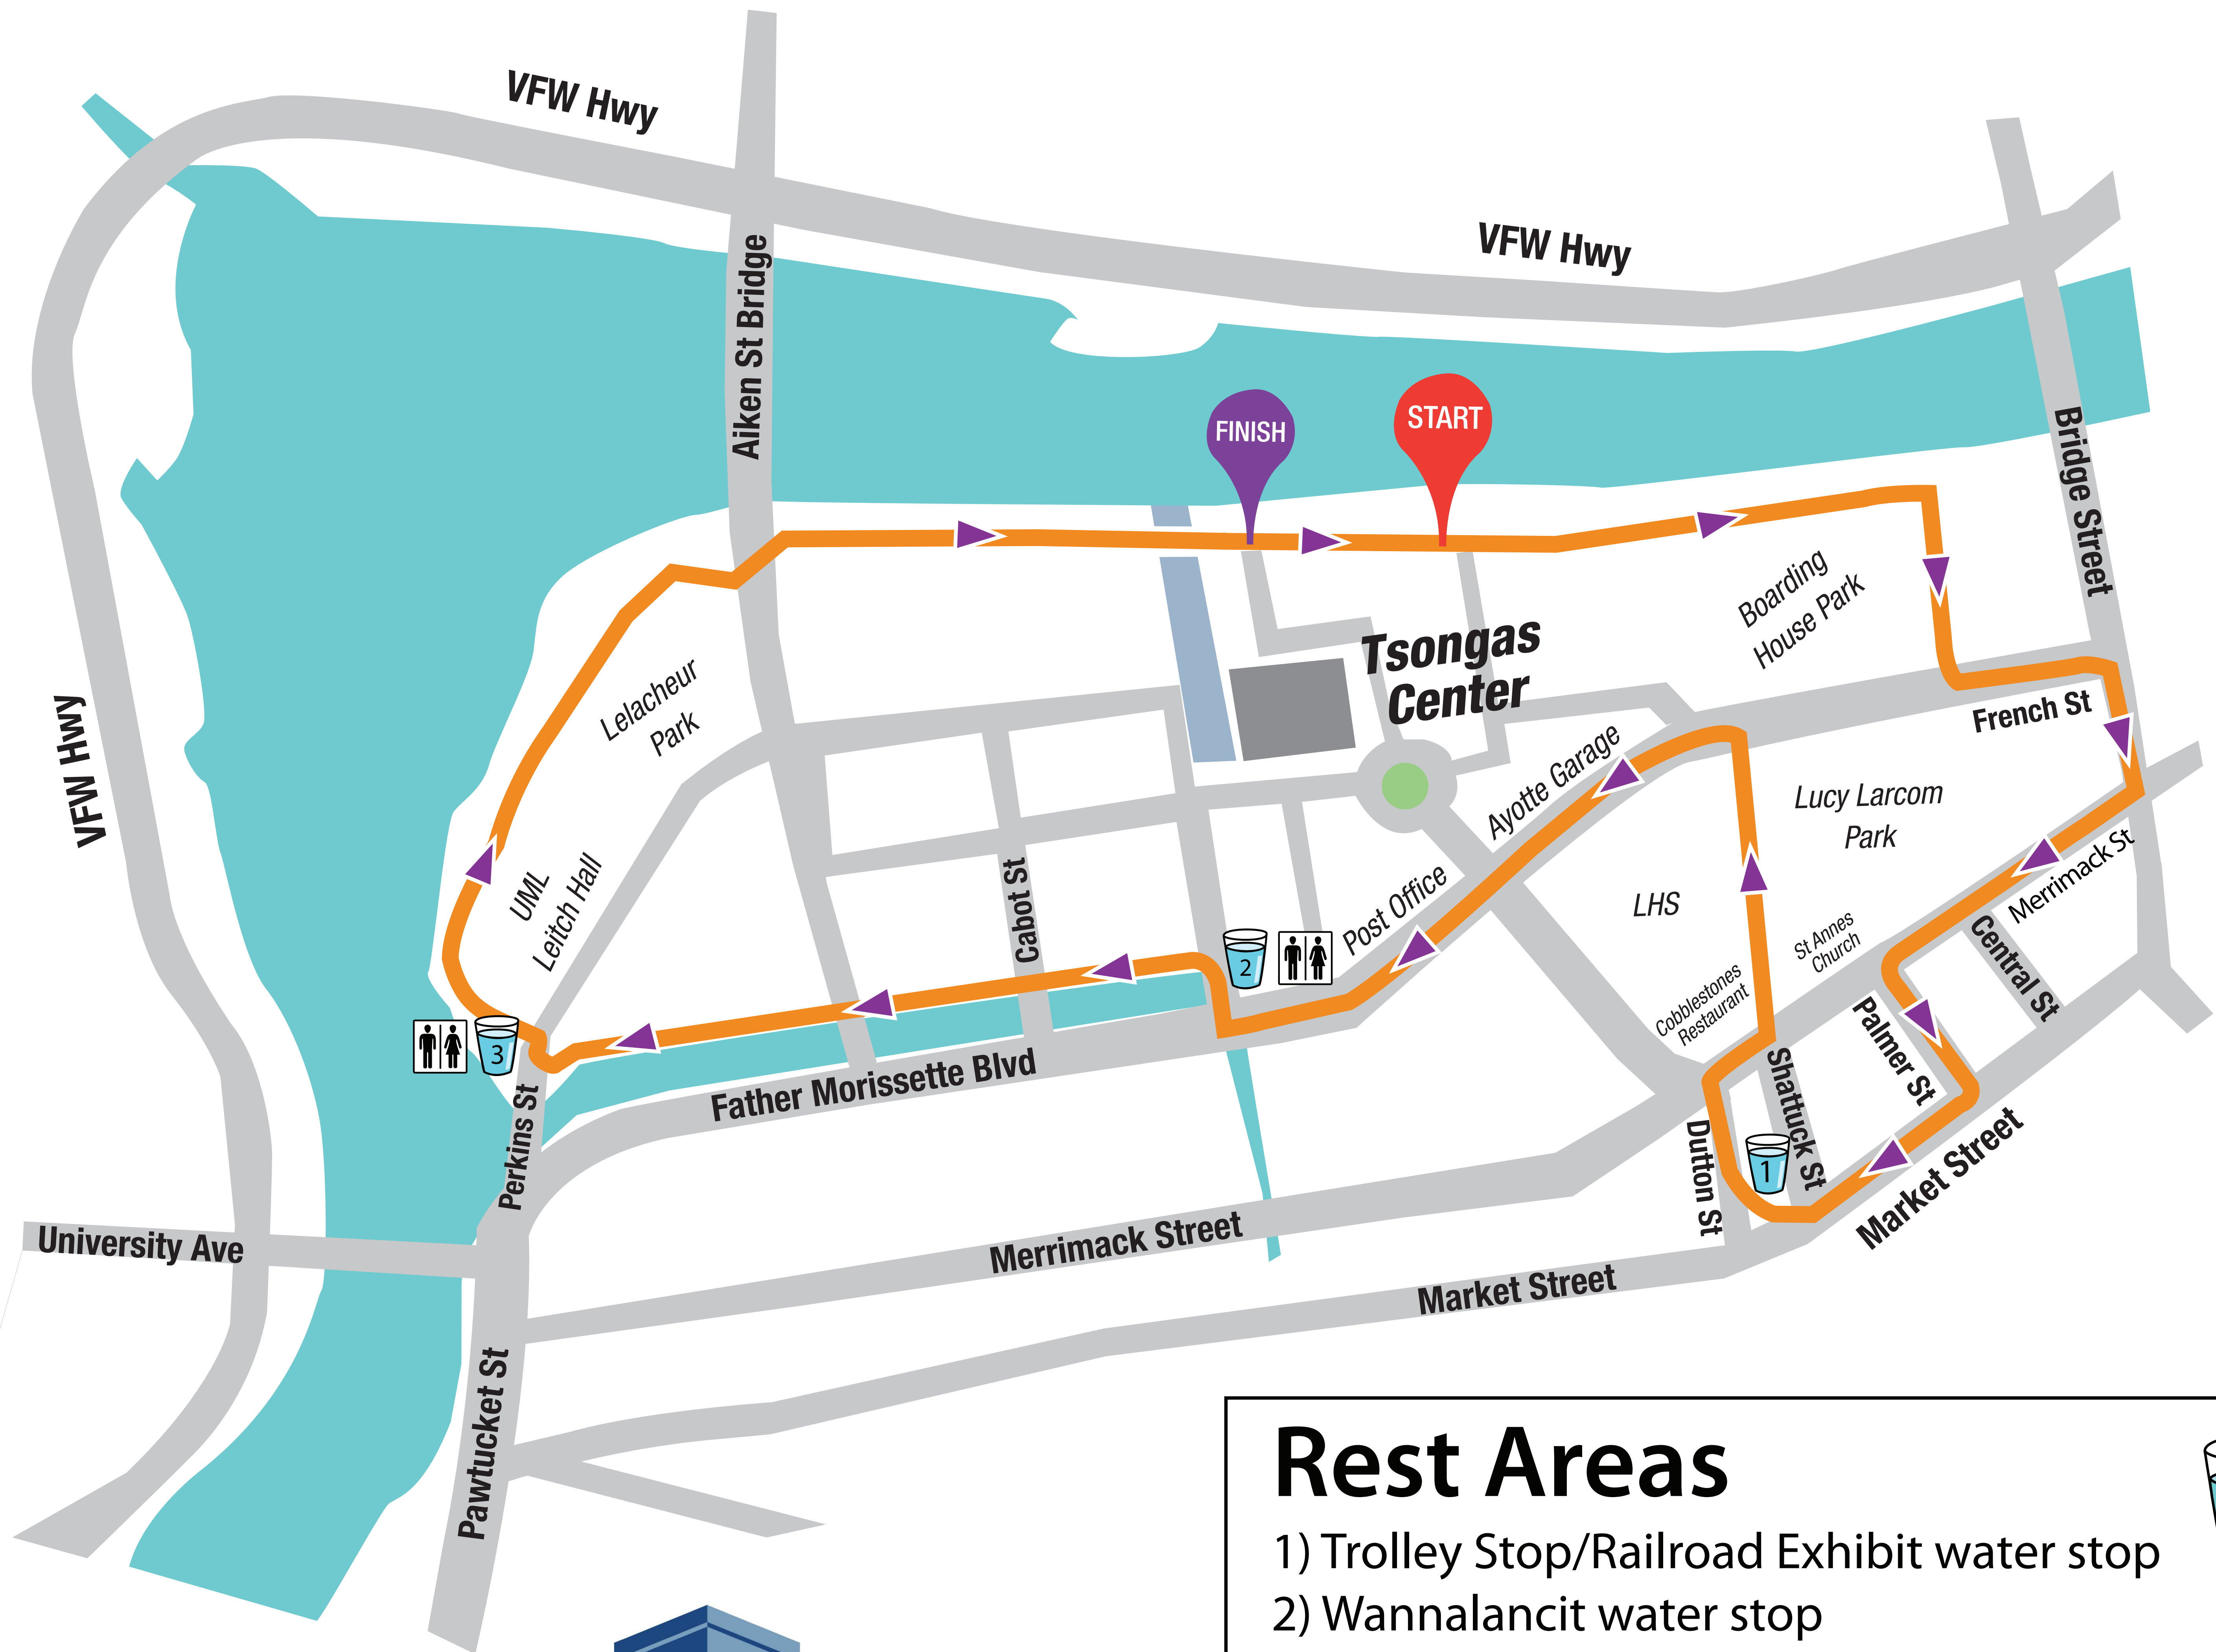

3 Mile Route

Rest Areas

- 1) Trolley Stop/Railroad Exhibit water stop
- 2) Wannalancit water stop
- 3) Hydro Plant water stop

Restrooms available at stops 2 and 3

Presenting Sponsor:

Shields
HEALTH