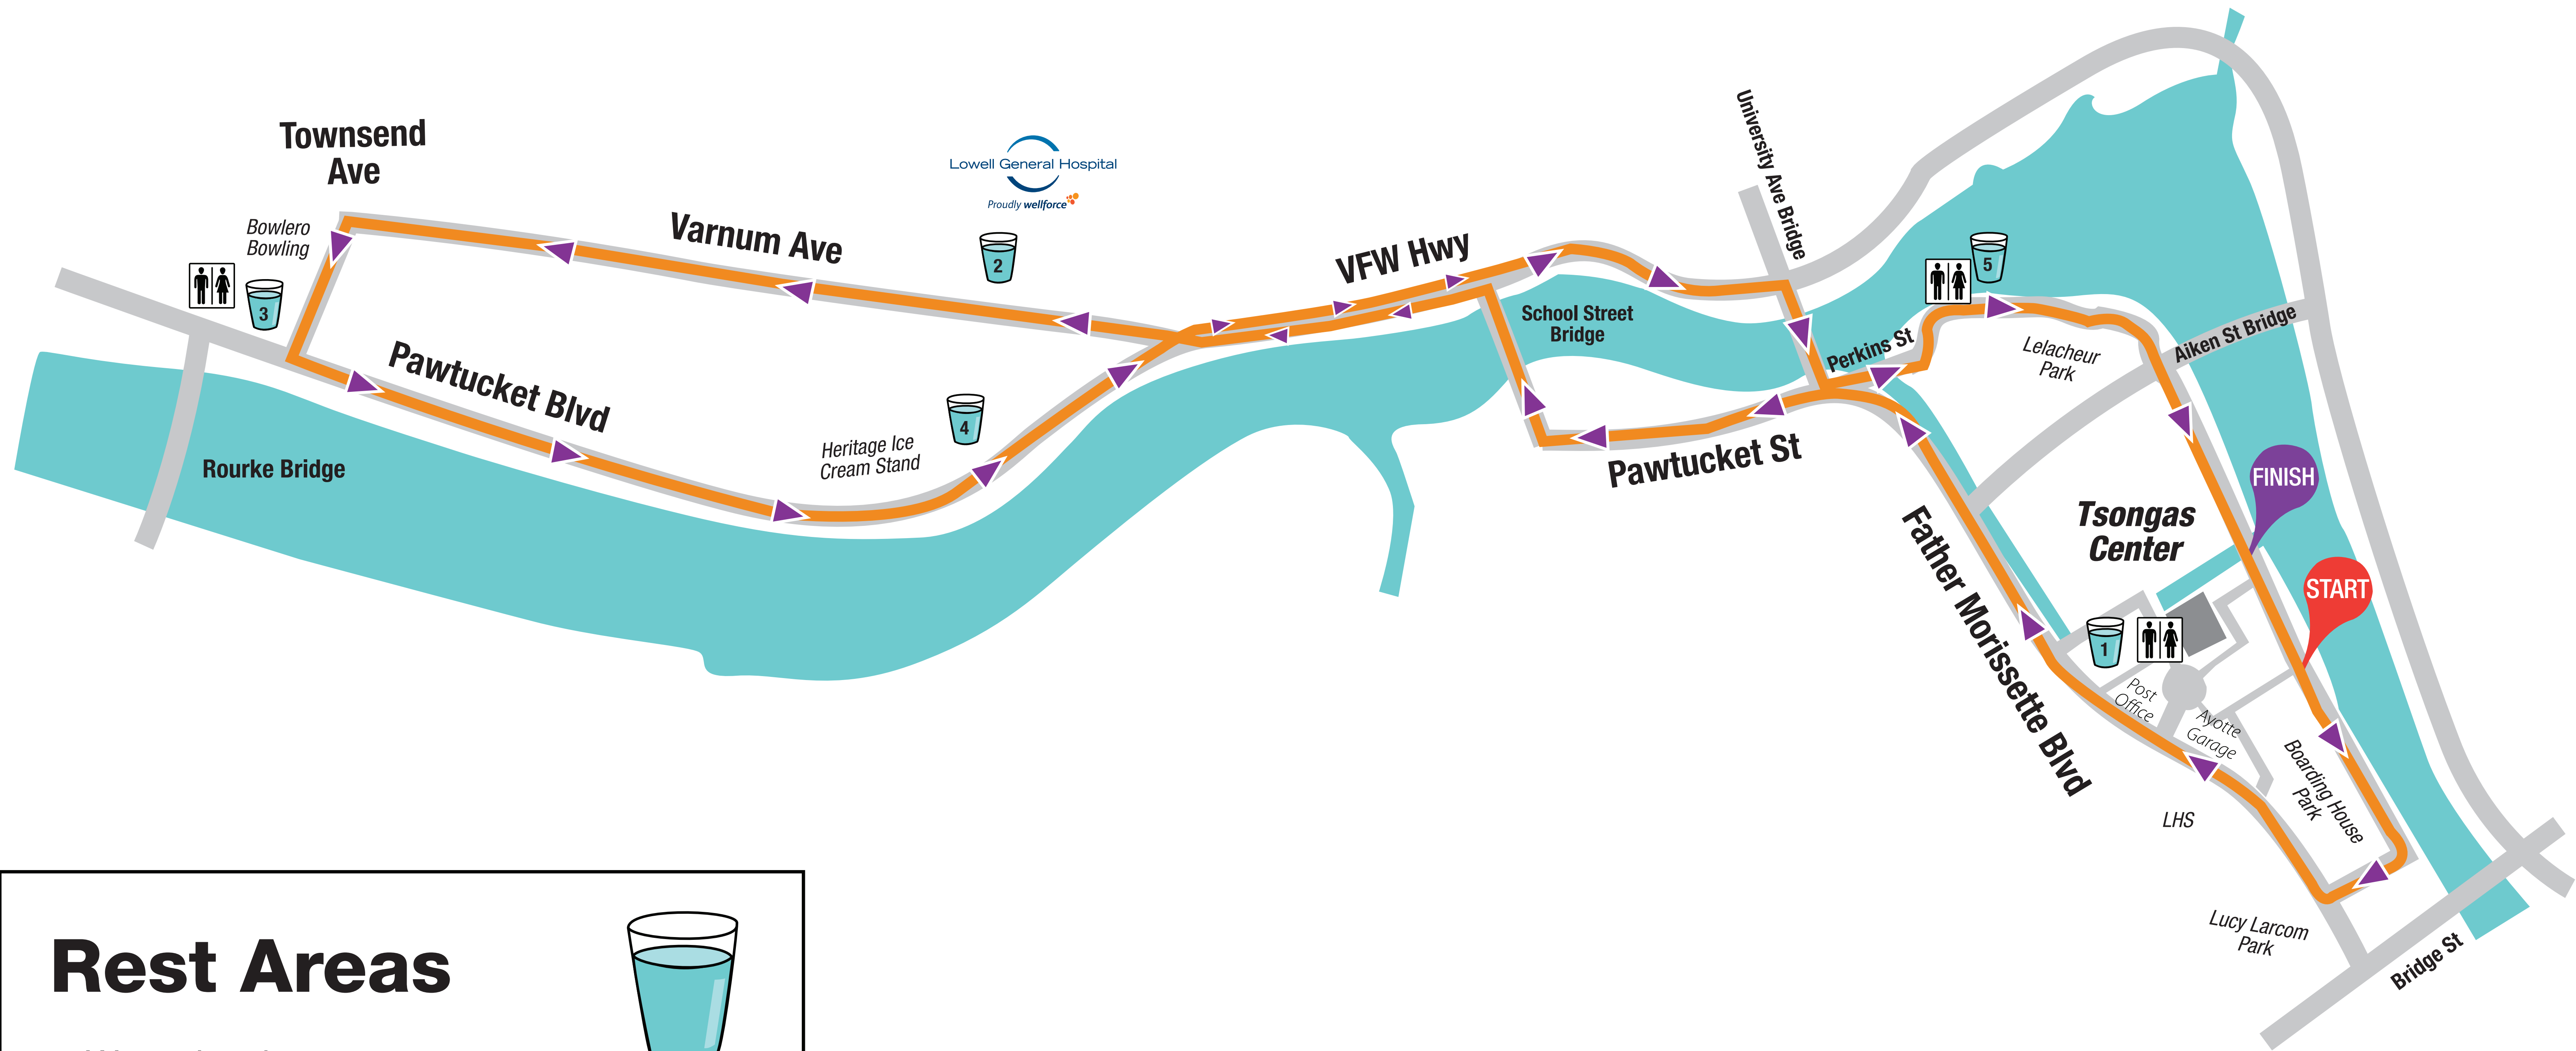

Lowell General Hospital
TeamWalk
 FOR CANCERCARE

Rest Areas

- 1 Wannalancit water stop
- 2 Lowell General Hospital water stop
- 3 End of Townsend St. water stop
- 4 Sampas Pavilion water stop
- 5 Hydro Plant water stop

Restrooms at stops 1, 3 and 5

6.2 Mile Route